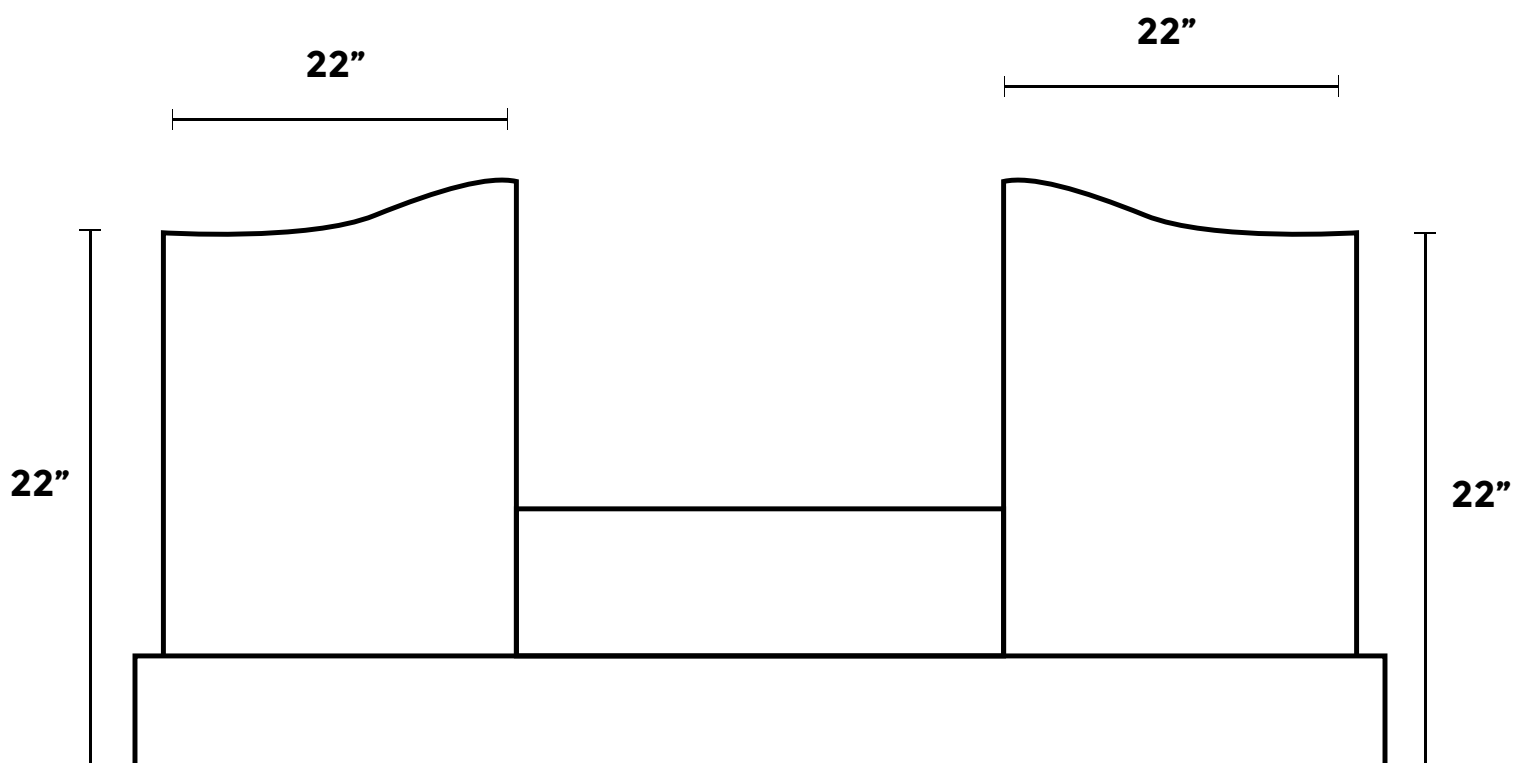

Right Die: 22" x 6" x 22" | Left Die : 22" x 6" x 22"
Pinth: 18" x 8" x 6" | Base: 66" x 12" x 6"
Turned Vase: 5" x 5" x 9"

Customer name:

Email:

Phone Number:

Material:

Material Finish:

Font:

How to upload your own design:

1. Insert your designs on the corresponding side and desired spot.
2. Designs must be within the outline.
3. Upload your PDF template.